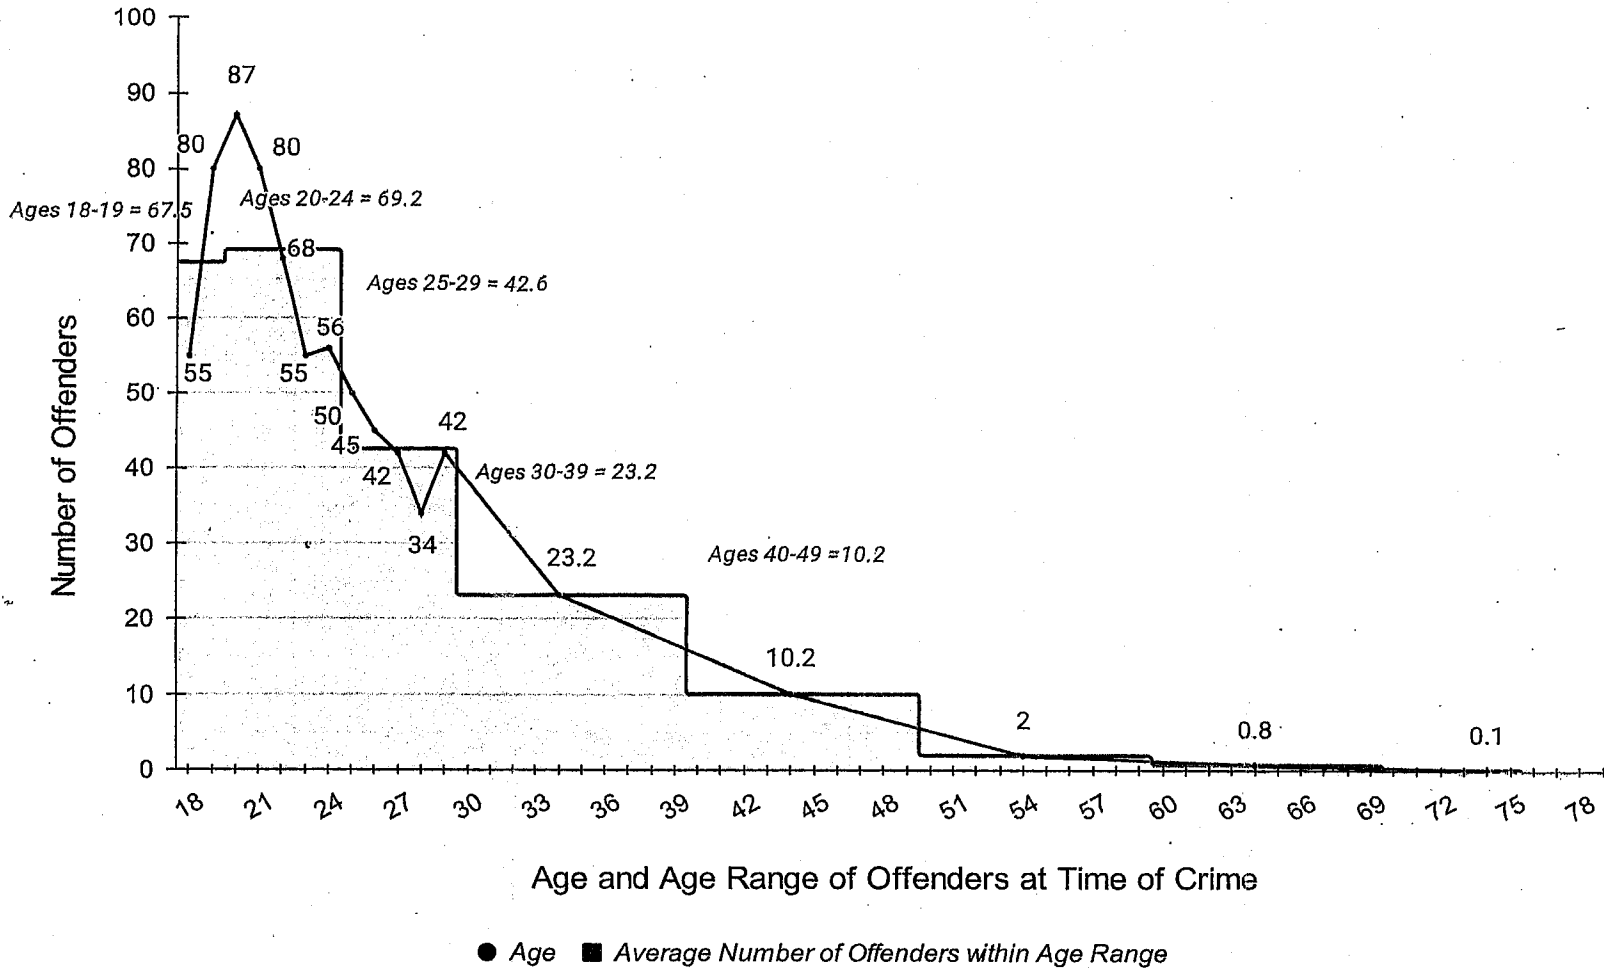

# LWOP PRISONERS

AGE AT THE TIME OF CRIME

Age at time of crime for Massachusetts First Degree Life Without Parole (LWOP) sentenced prisoners. Data shown for the 1057 LWOP prisoners in MA-DOC custody as of January 1, 2020. Bar graph depicts the average number of offenders per year for the ranges shown. At the time of murder, peak age = 20, median age = 25.